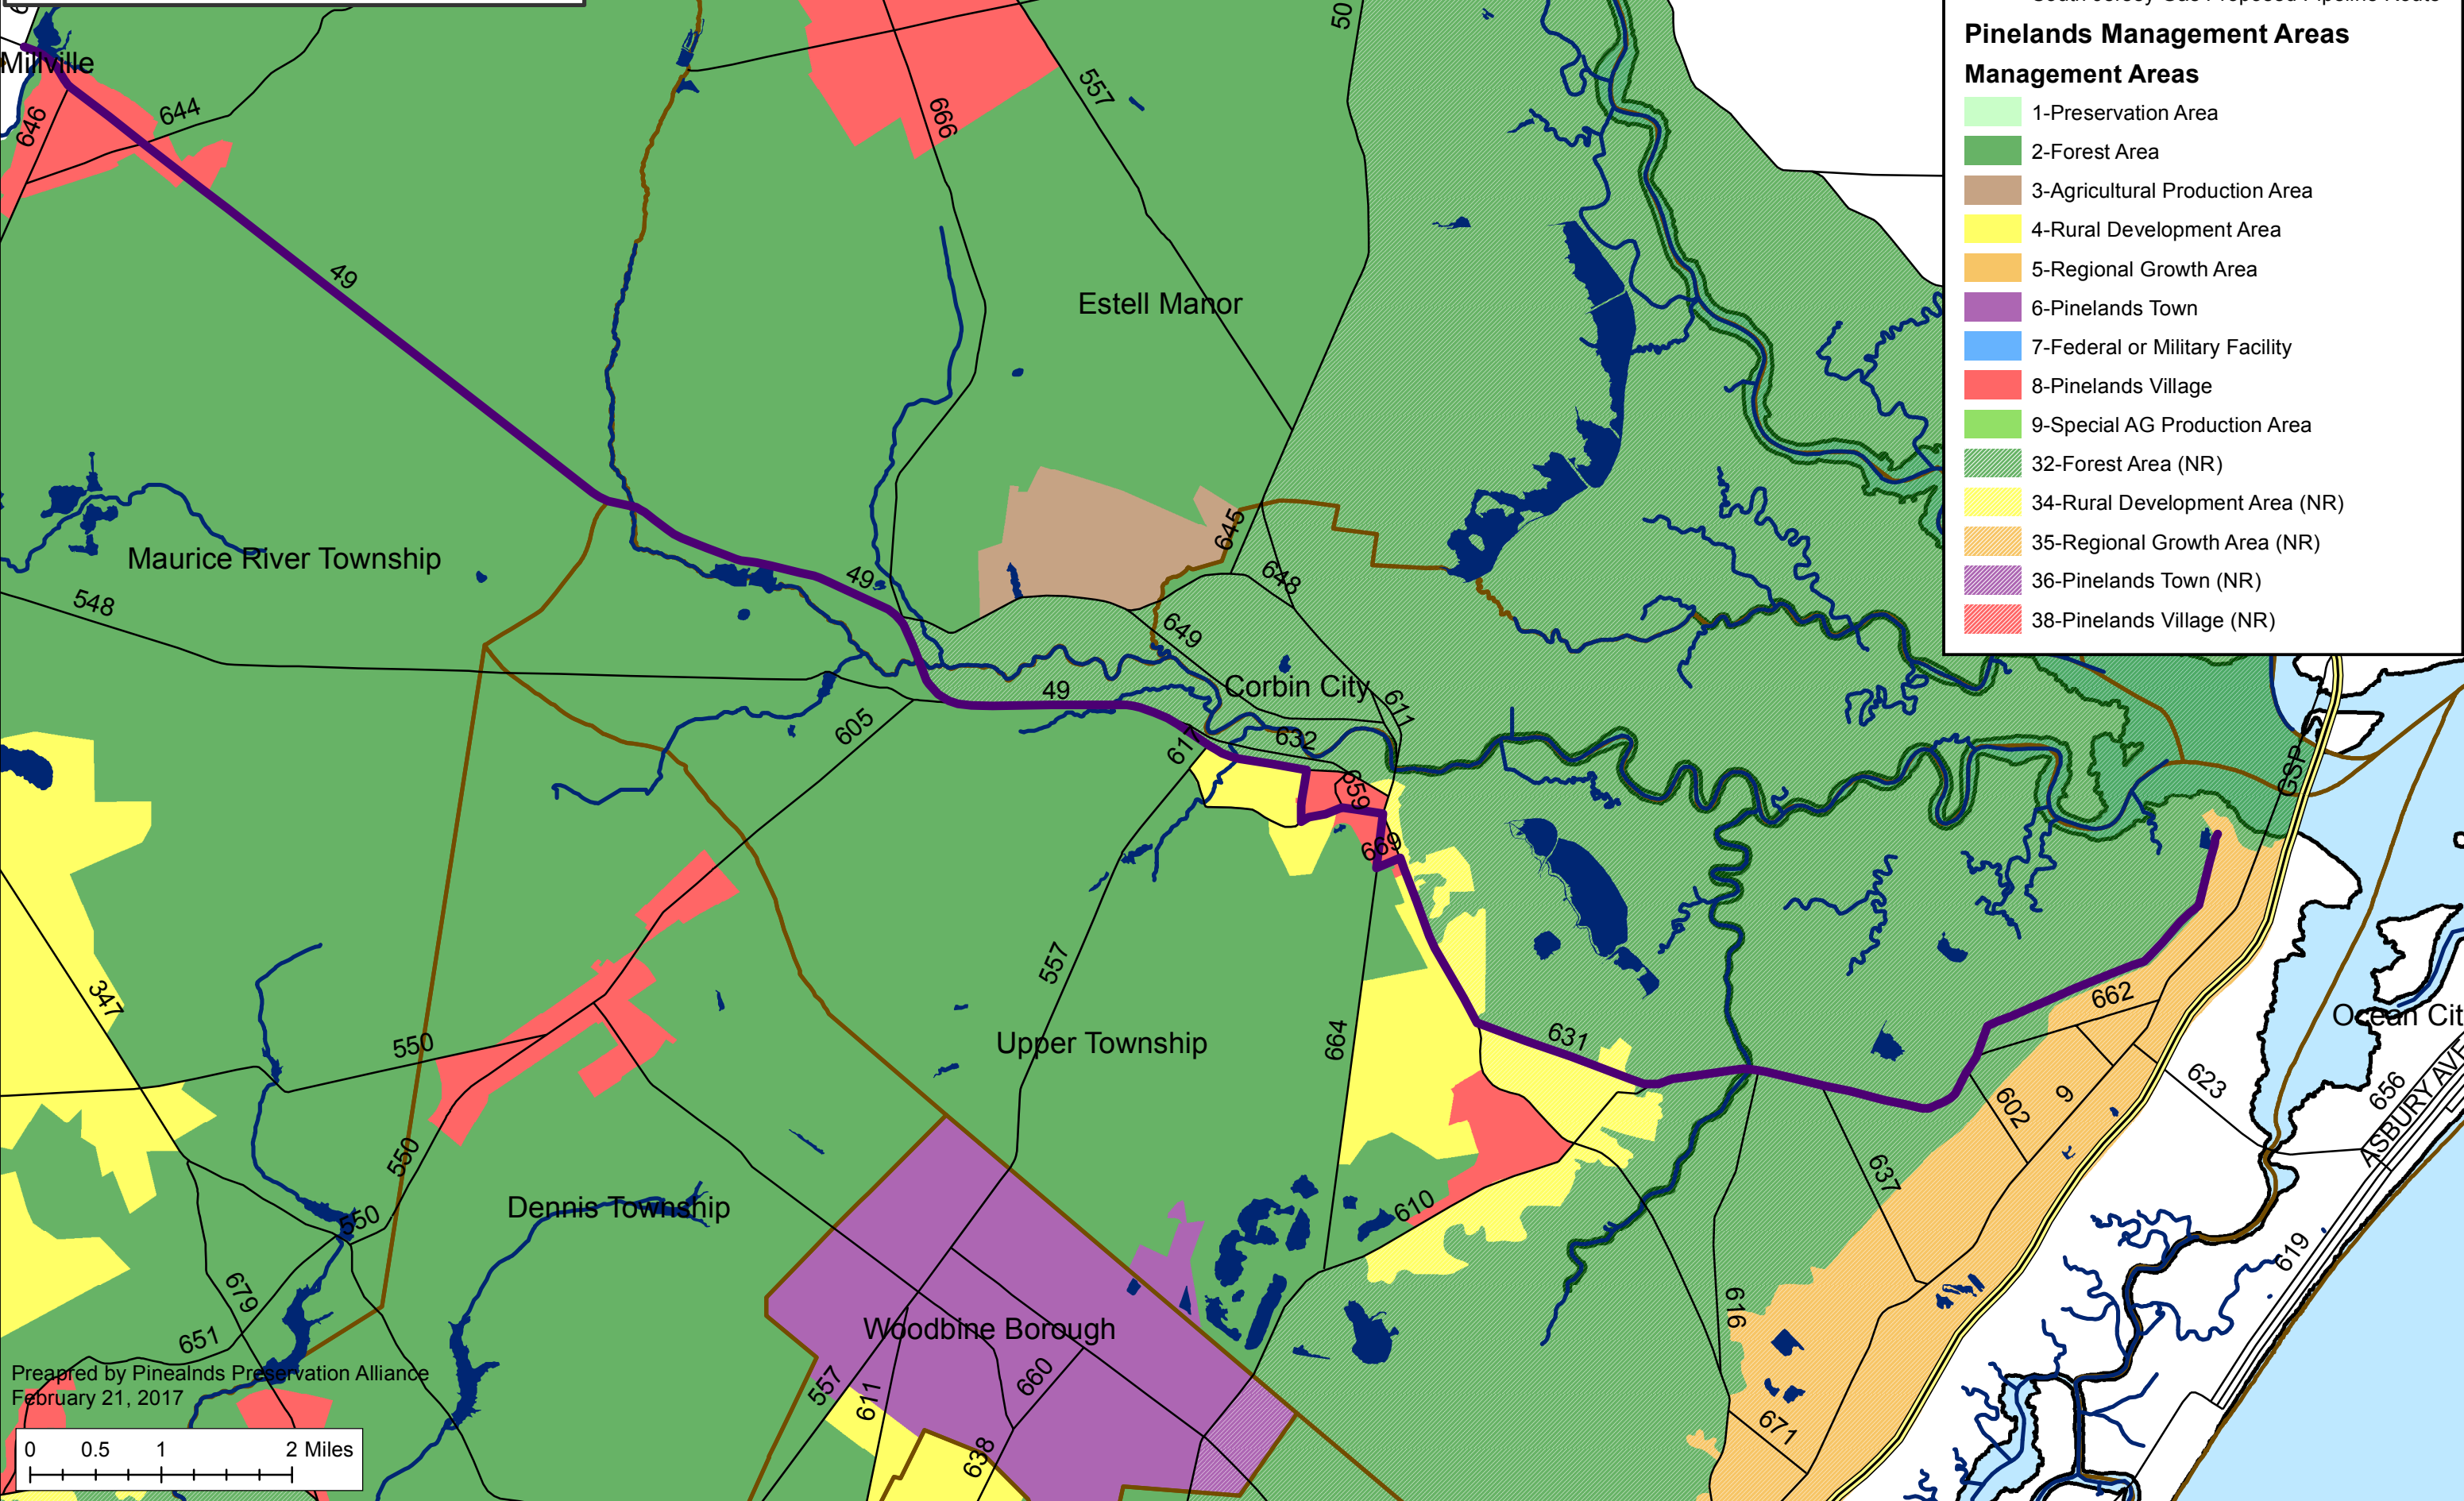

SJ Gas Proposed Pipeline Route

South Jersey Gas Proposed Pipeline Route

Pinelands Management Areas

Management Areas

- 1-Preservation Area
- 2-Forest Area
- 3-Agricultural Production Area
- 4-Rural Development Area
- 5-Regional Growth Area
- 6-Pinelands Town
- 7-Federal or Military Facility
- 8-Pinelands Village
- 9-Special AG Production Area
- 32-Forest Area (NR)
- 34-Rural Development Area (NR)
- 35-Regional Growth Area (NR)
- 36-Pinelands Town (NR)
- 38-Pinelands Village (NR)